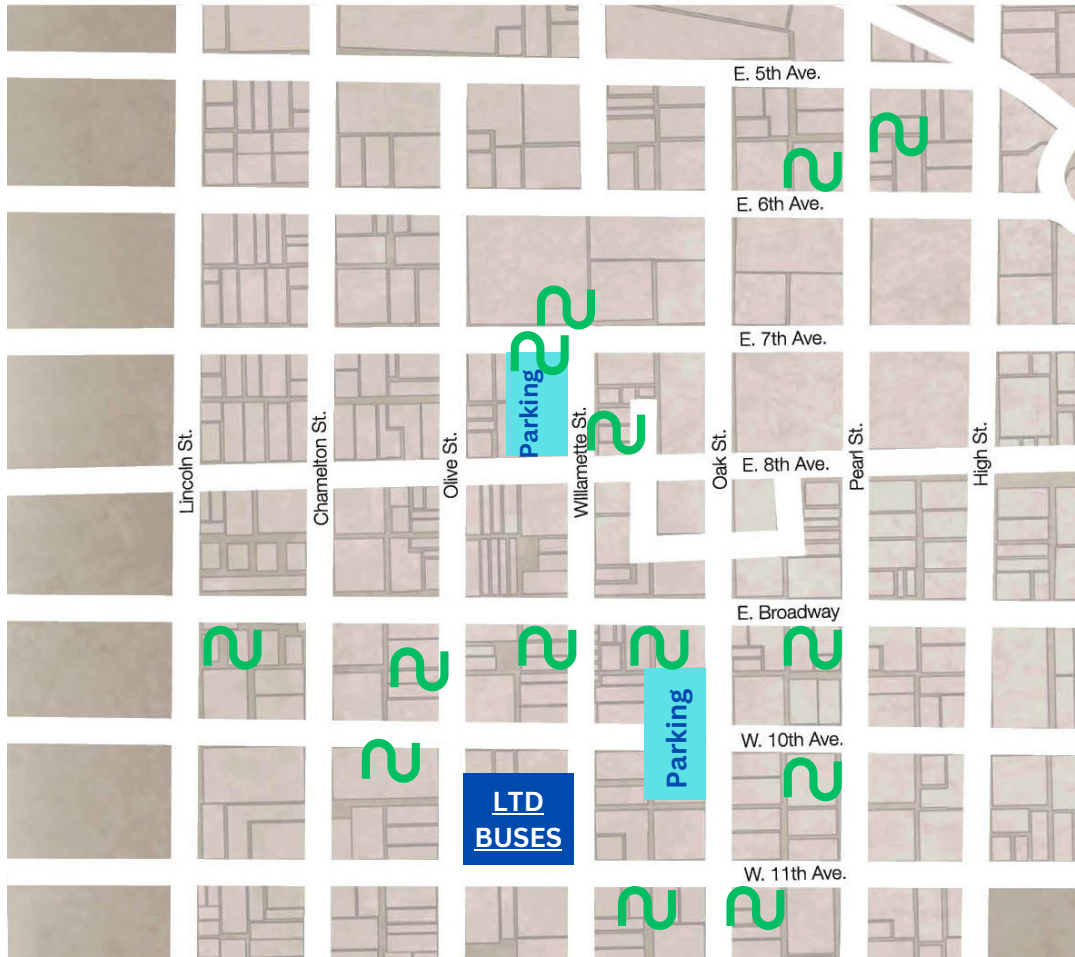

Get downtown for the

First Friday ArtWalk!

Bike

 Park your bike at any of these racks throughout downtown

Bus

Take an LTD bus to the ArtWalk!

Drive

City of Eugene has two overpark parking garages:
1) Accessible from Oak, just north of 10th Ave.
2) Accessible from 7th or 8th Ave, near Willamette St.
The first hour is free and they stop charging at 6pm

There is also plenty of street parking, free after 6pm!